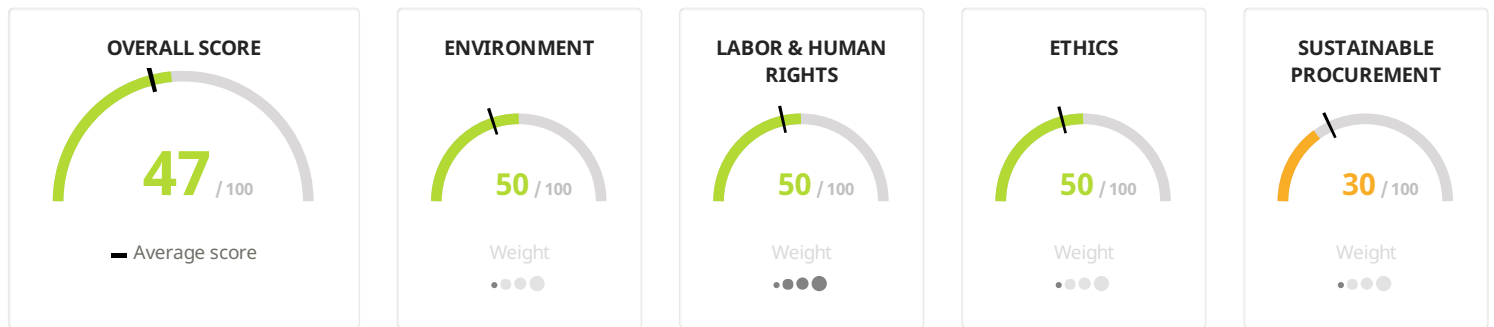

DESIGN LABORATORY INC

Bellevue - United States of America | Other professional, scientific and technical activities
 Publication date: 8 Feb 2019

47 /100

CSR PERFORMANCE OVERVIEW

Score breakdown

CSR Performance ● Insufficient ● Partial ● Moderate ● Advanced ● Outstanding

Overall score distribution

Theme score comparison