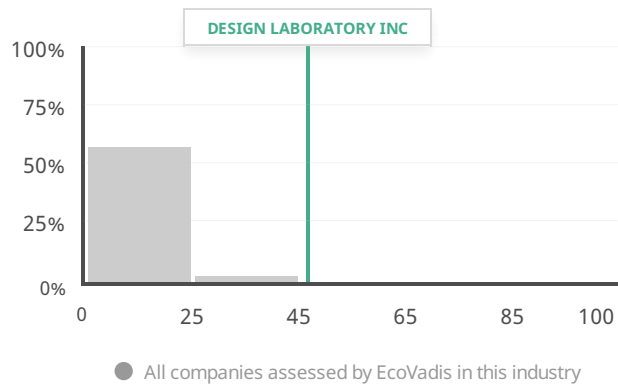

Overall score distribution